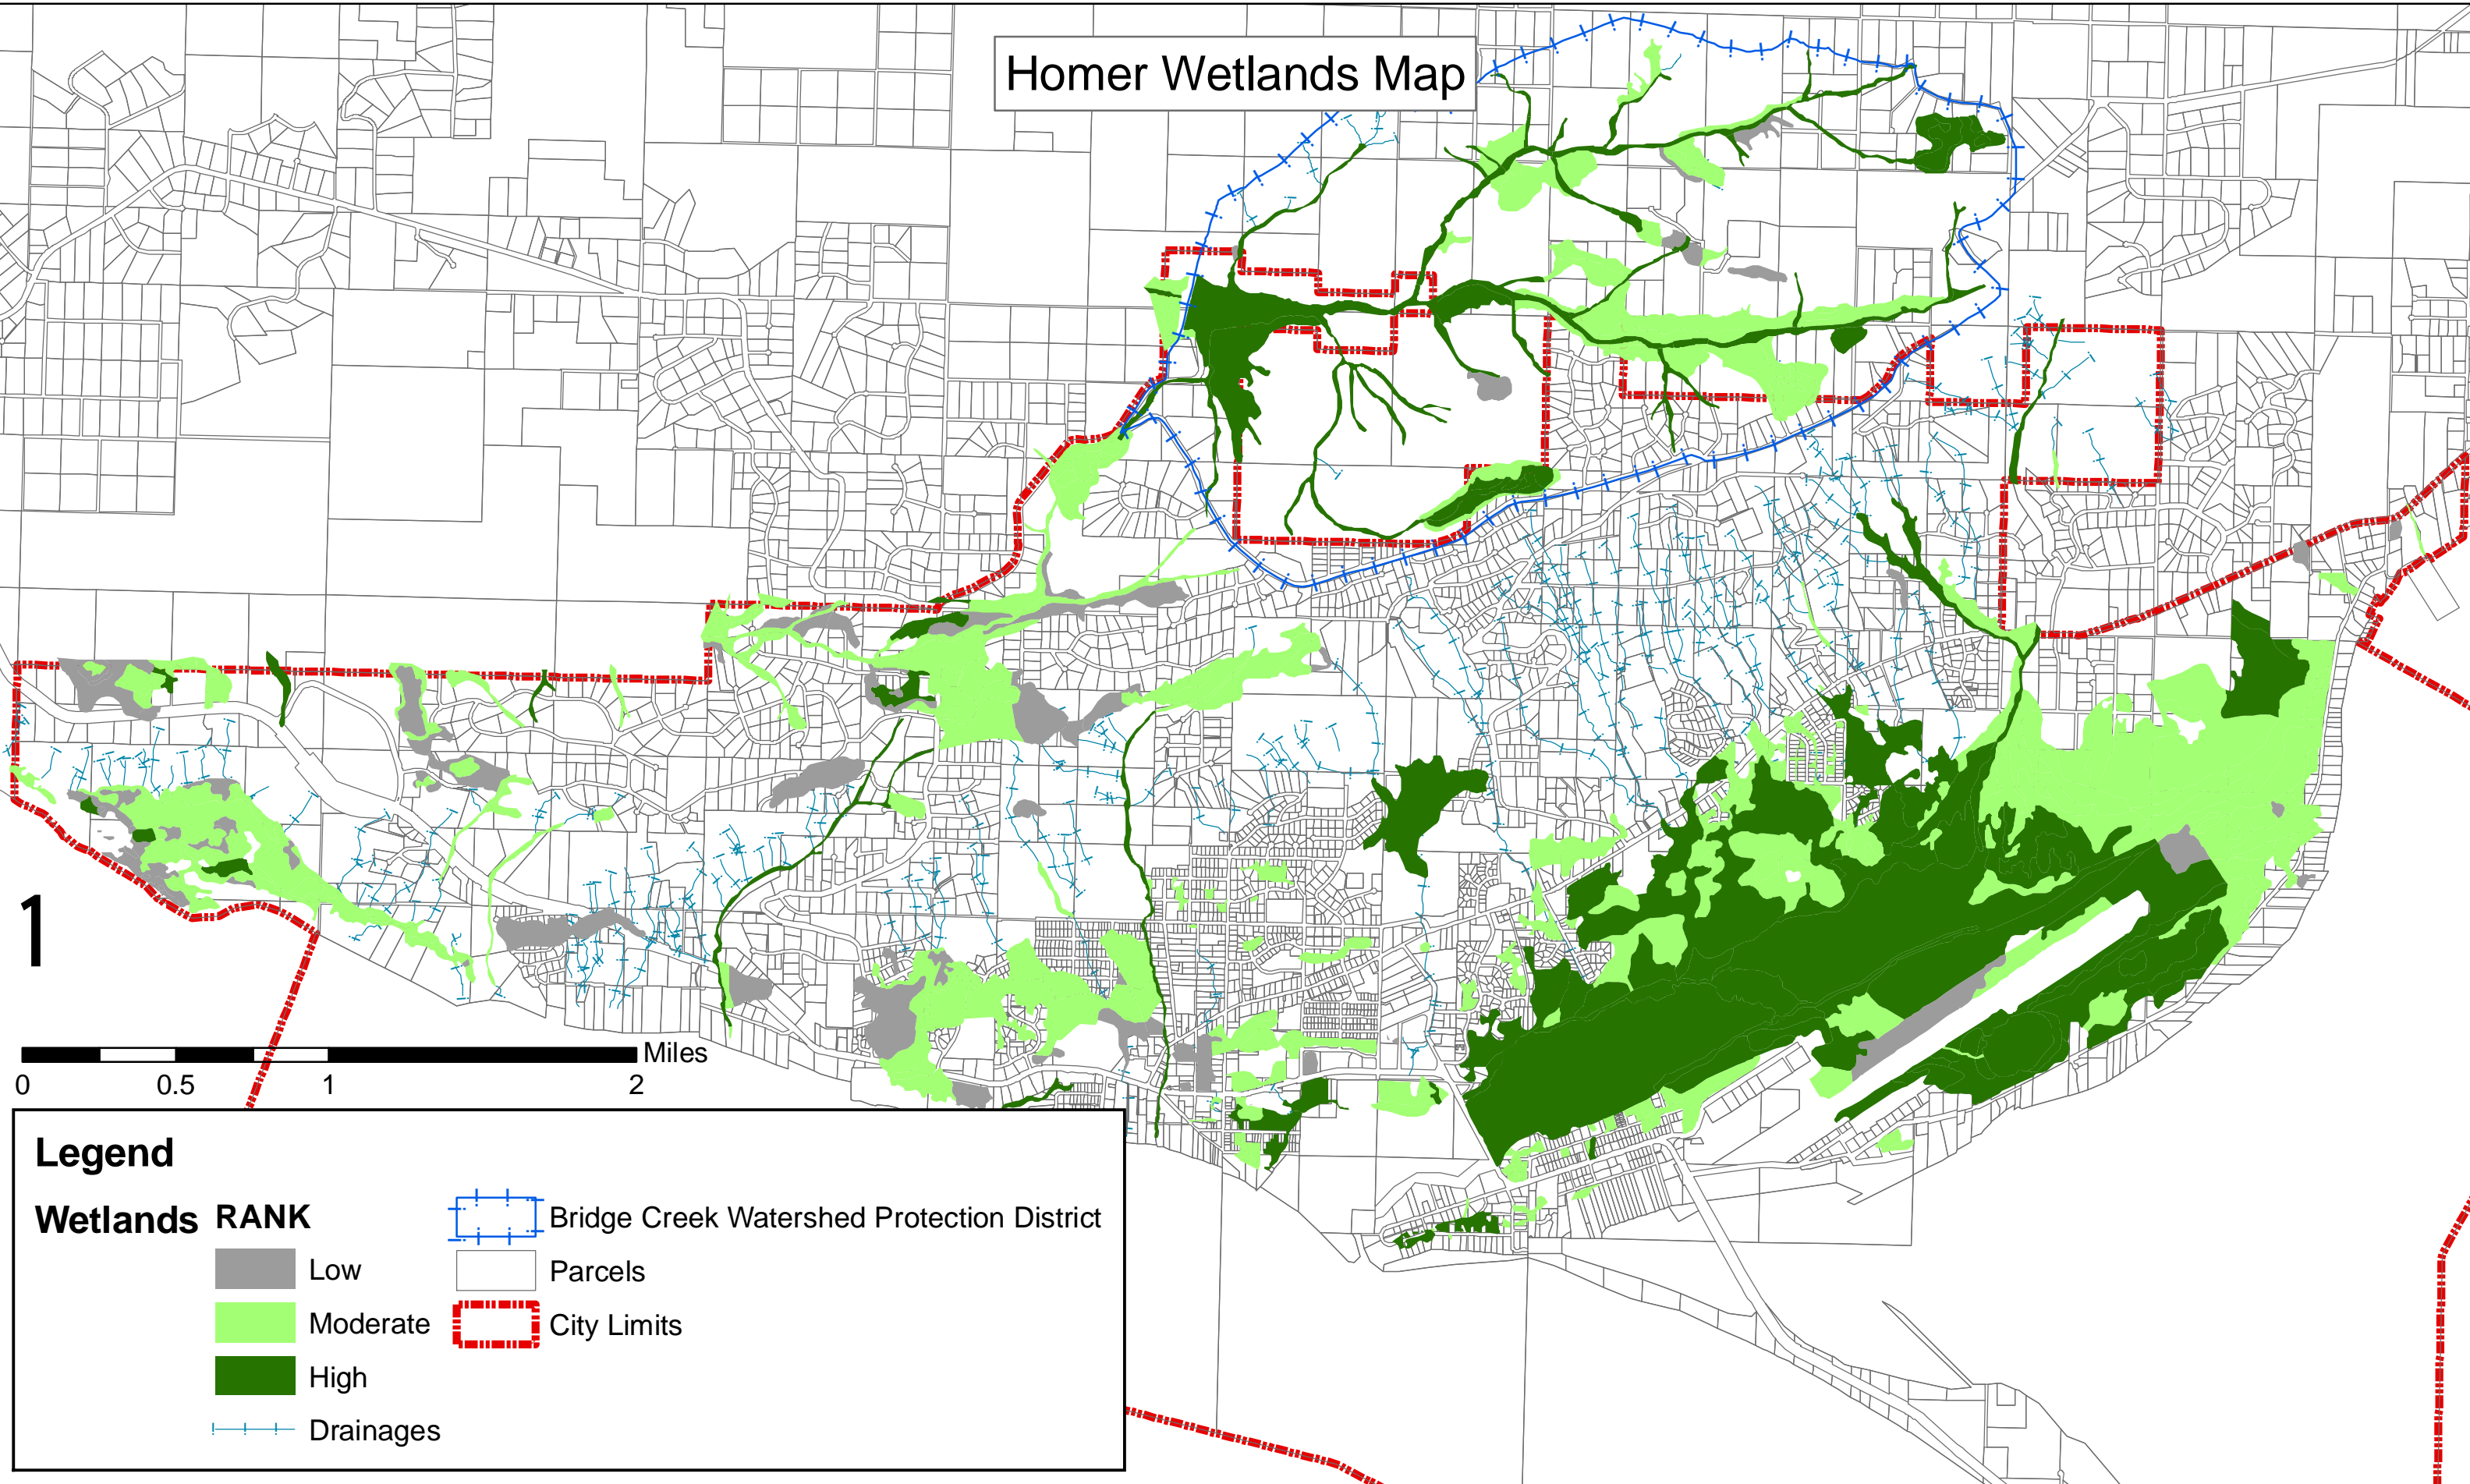

Homer Wetlands Map

Legend

Wetlands RANK

- Low
- Moderate
- High
- Drainages

- Bridge Creek Watershed Protection District
- Parcels
- City Limits